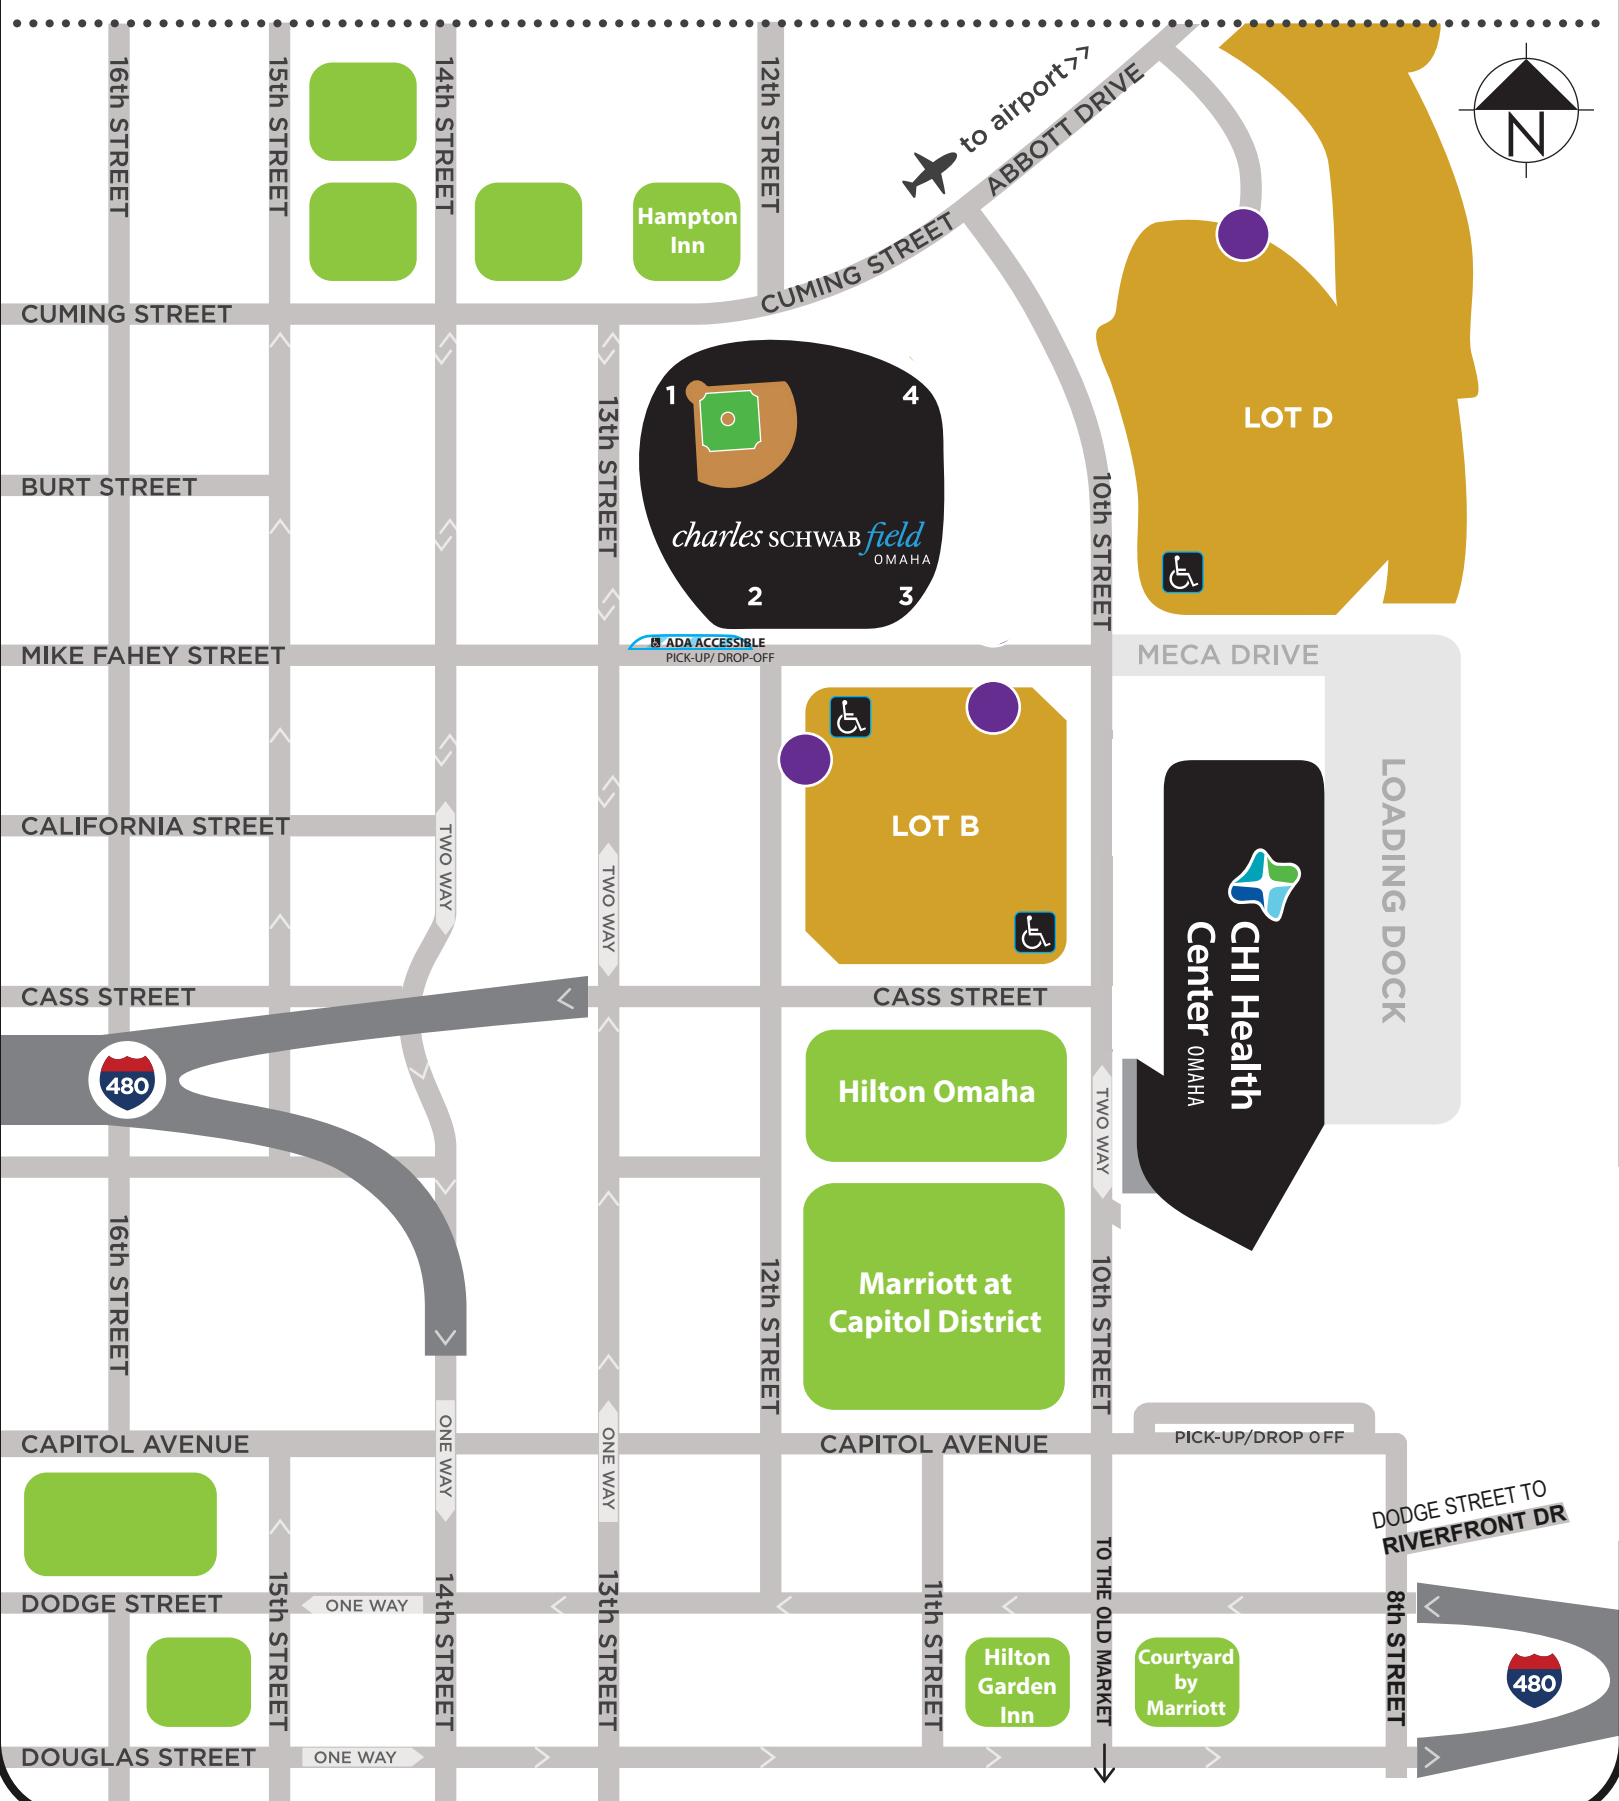

ADA ACCESSIBLE/  
PARKING

GENERAL  
PARKING

HOTELS

LOT  
ENTRANCES

ADA ACCESSIBLE  
PICK-UP/DROP-OFF

16th STREET  
15th STREET  
14th STREET  
13th STREET  
12th STREET  
11th STREET  
8th STREET  
DOUGLAS STREET

13th STREET

10th STREET

MECA DRIVE

CASS STREET

12th STREET

CAPITOL AVENUE

11th STREET

TO THE OLD MARKET

DODGE STREET TO  
RIVERFRONT DR

8th STREET

to airport >>  
ABBOTT DRIVE

LOT D

LOT B

Hilton Omaha

Marriott at  
Capitol District

Hilton  
Garden  
Inn

Courtyard  
by  
Marriott

LOADING DOCK

CHI Health  
Center  
OMAHA

Hampton  
Inn